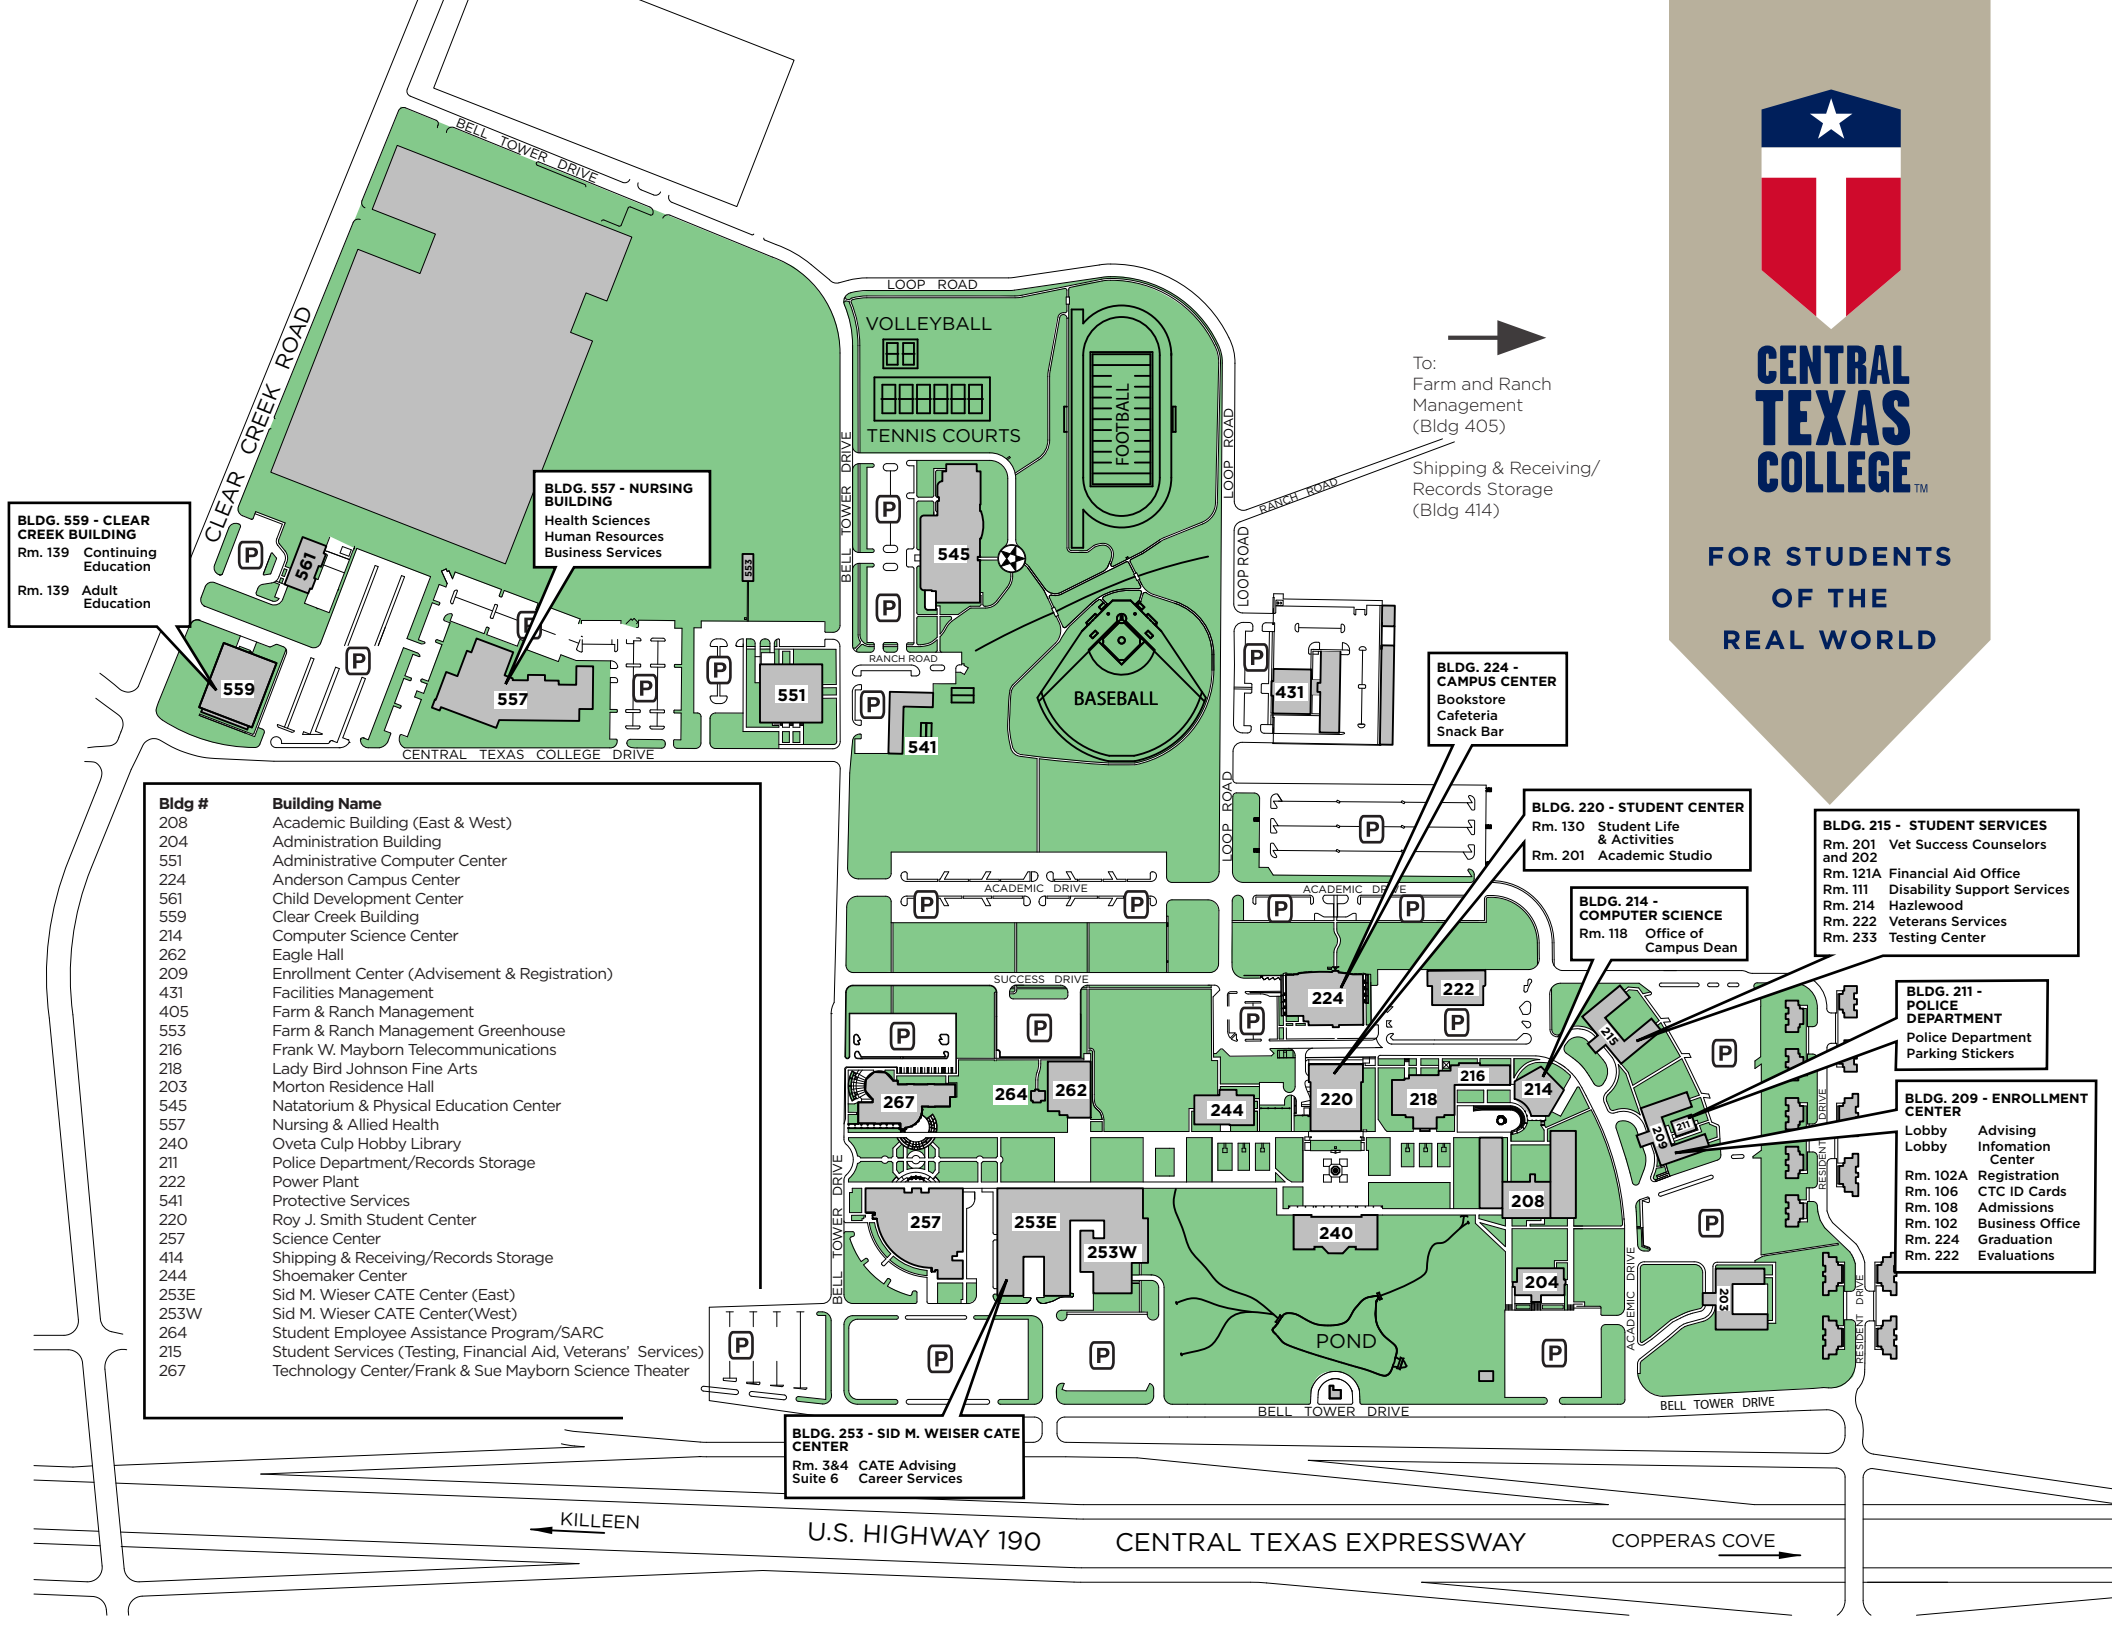

**CENTRAL
TEXAS
COLLEGE**™

**FOR STUDENTS
OF THE
REAL WORLD**

BLDG. 559 - CLEAR CREEK BUILDING
Rm. 139 Continuing Education
Rm. 139 Adult Education

BLDG. 557 - NURSING BUILDING
Health Sciences
Human Resources
Business Services

To:
Farm and Ranch Management (Bldg 405)
Shipping & Receiving/Records Storage (Bldg 414)

BLDG. 224 - CAMPUS CENTER
Bookstore
Cafeteria
Snack Bar

BLDG. 220 - STUDENT CENTER
Rm. 130 Student Life & Activities
Rm. 201 Academic Studio

KILLEEN

U.S. HIGHWAY 190

CENTRAL TEXAS EXPRESSWAY

COPPERAS COVE